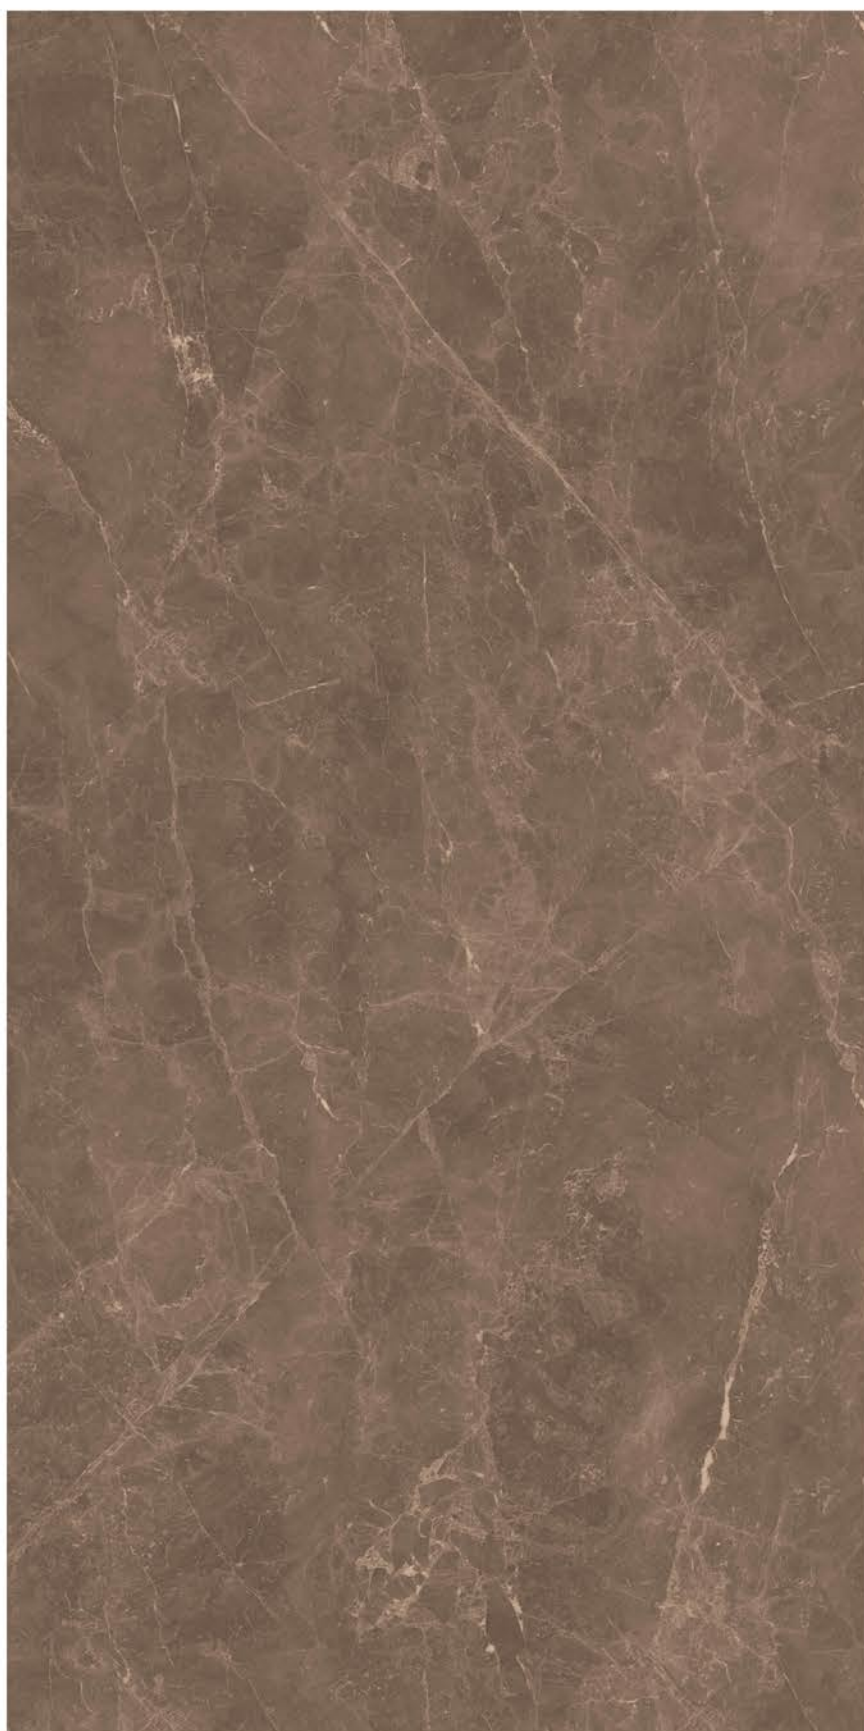

JOINT POSSIBILITIES

Birds beak

45° corner

Soft corner

R-1

R-2

ANIMA ESPRESSO

SIZE
1600X3200MM