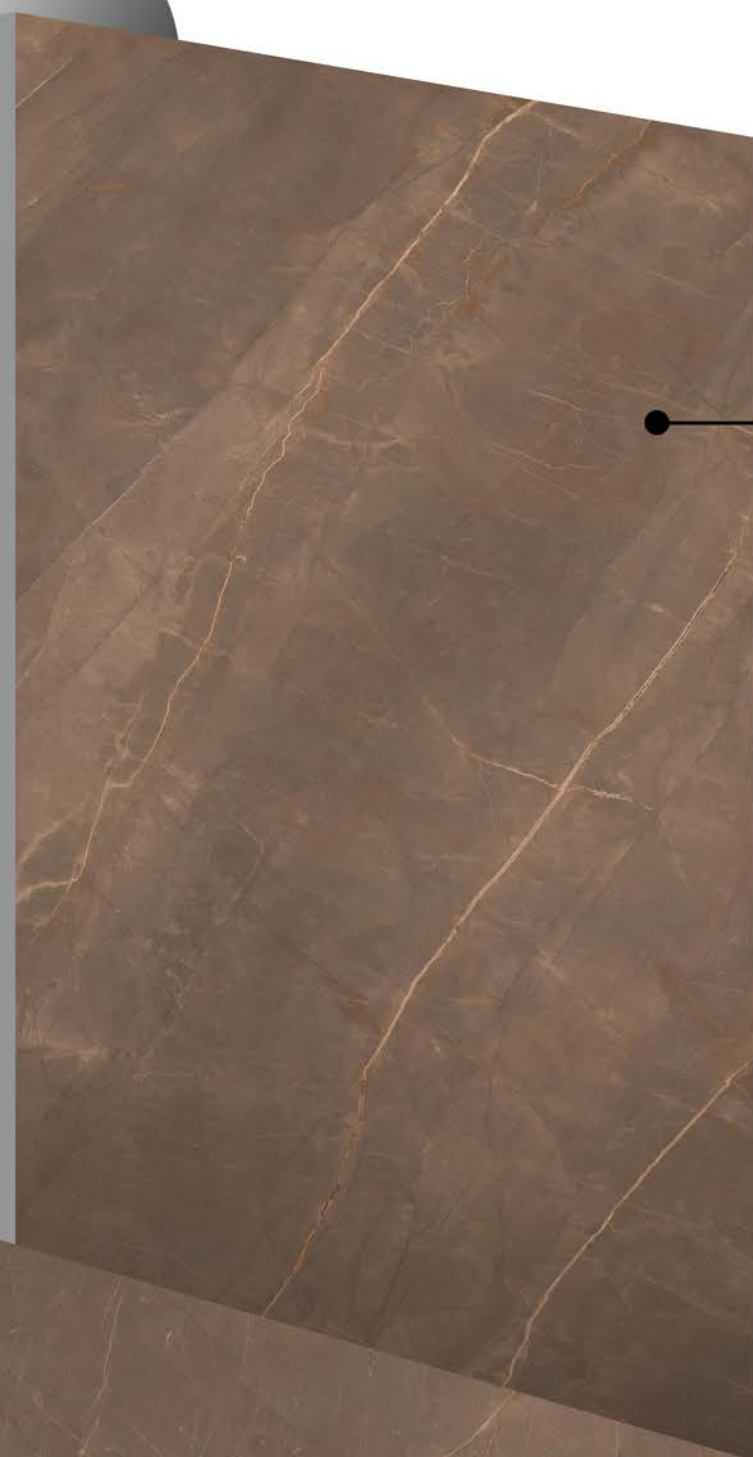

BIG SLAB

SIZE

1600X3200MM

GLOSSY
FINISH

TECHNICAL FEATURES

Impact
Resistance

Chemical
Resistance

Ecological &
Sustainable